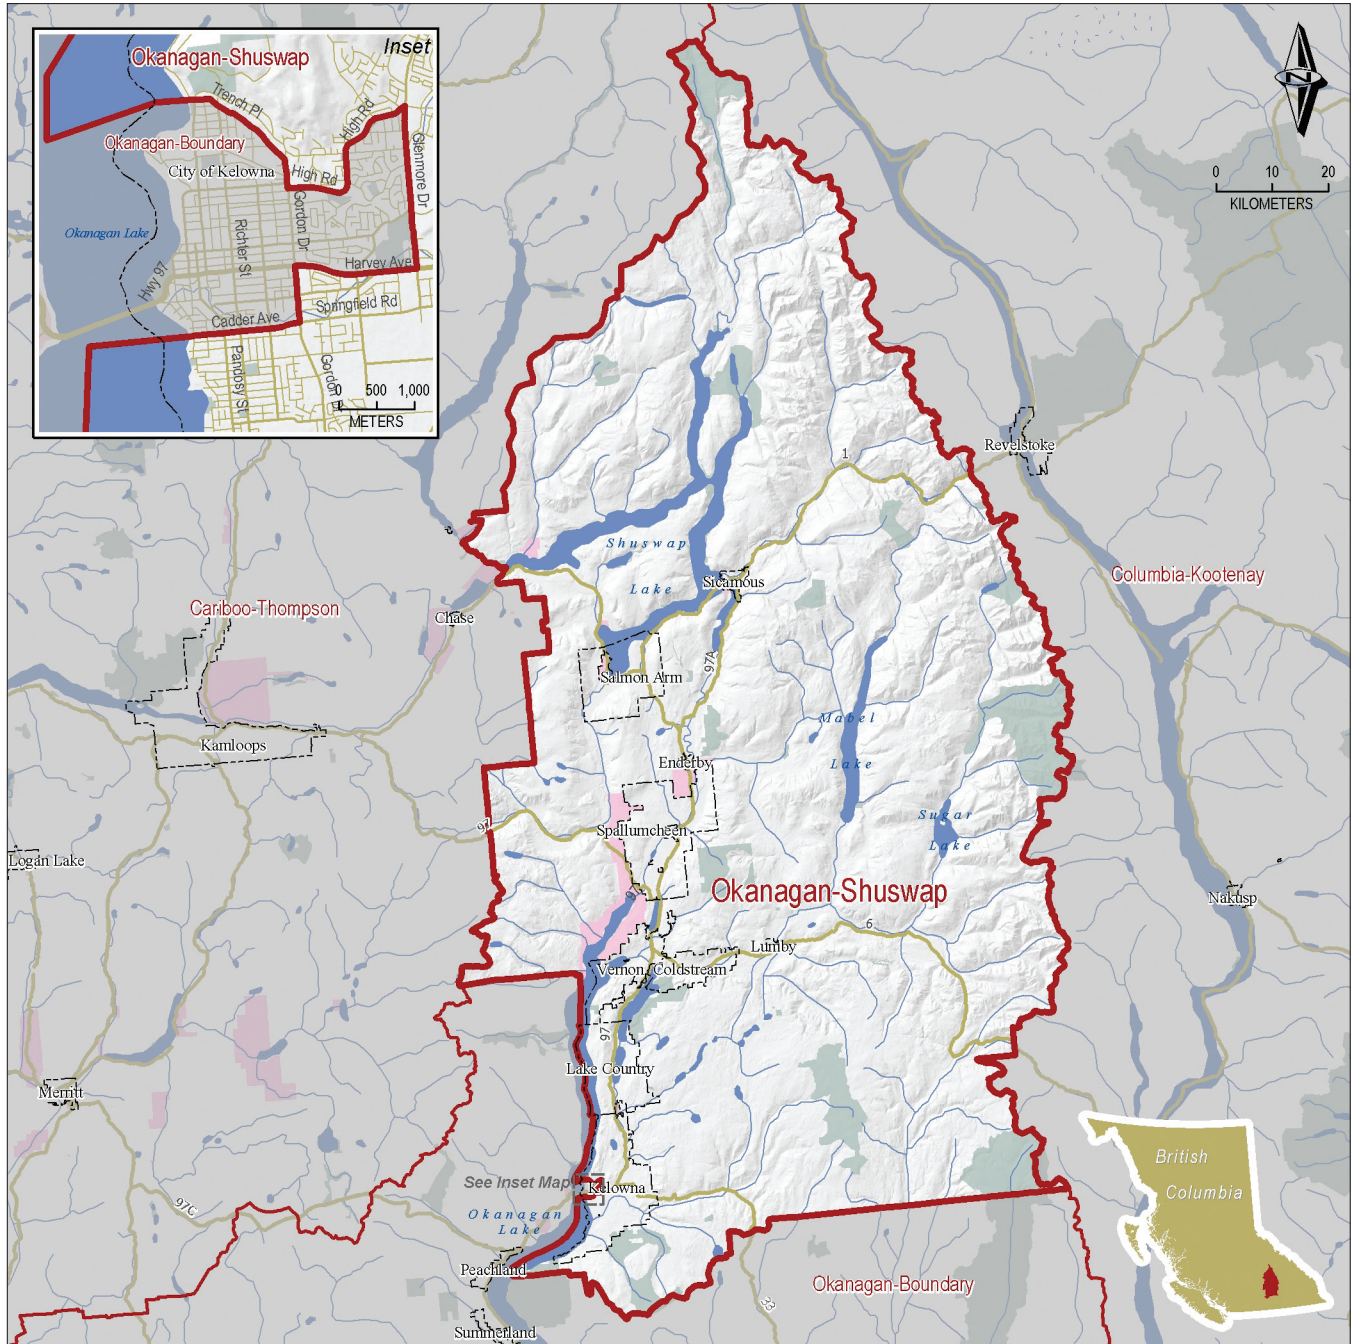

*Region: Okanagan* – Proposed Okanagan-Shuswap BC-STV Electoral District

## Region: Okanagan – Proposed Okanagan-Boundary BC-STV Electoral District